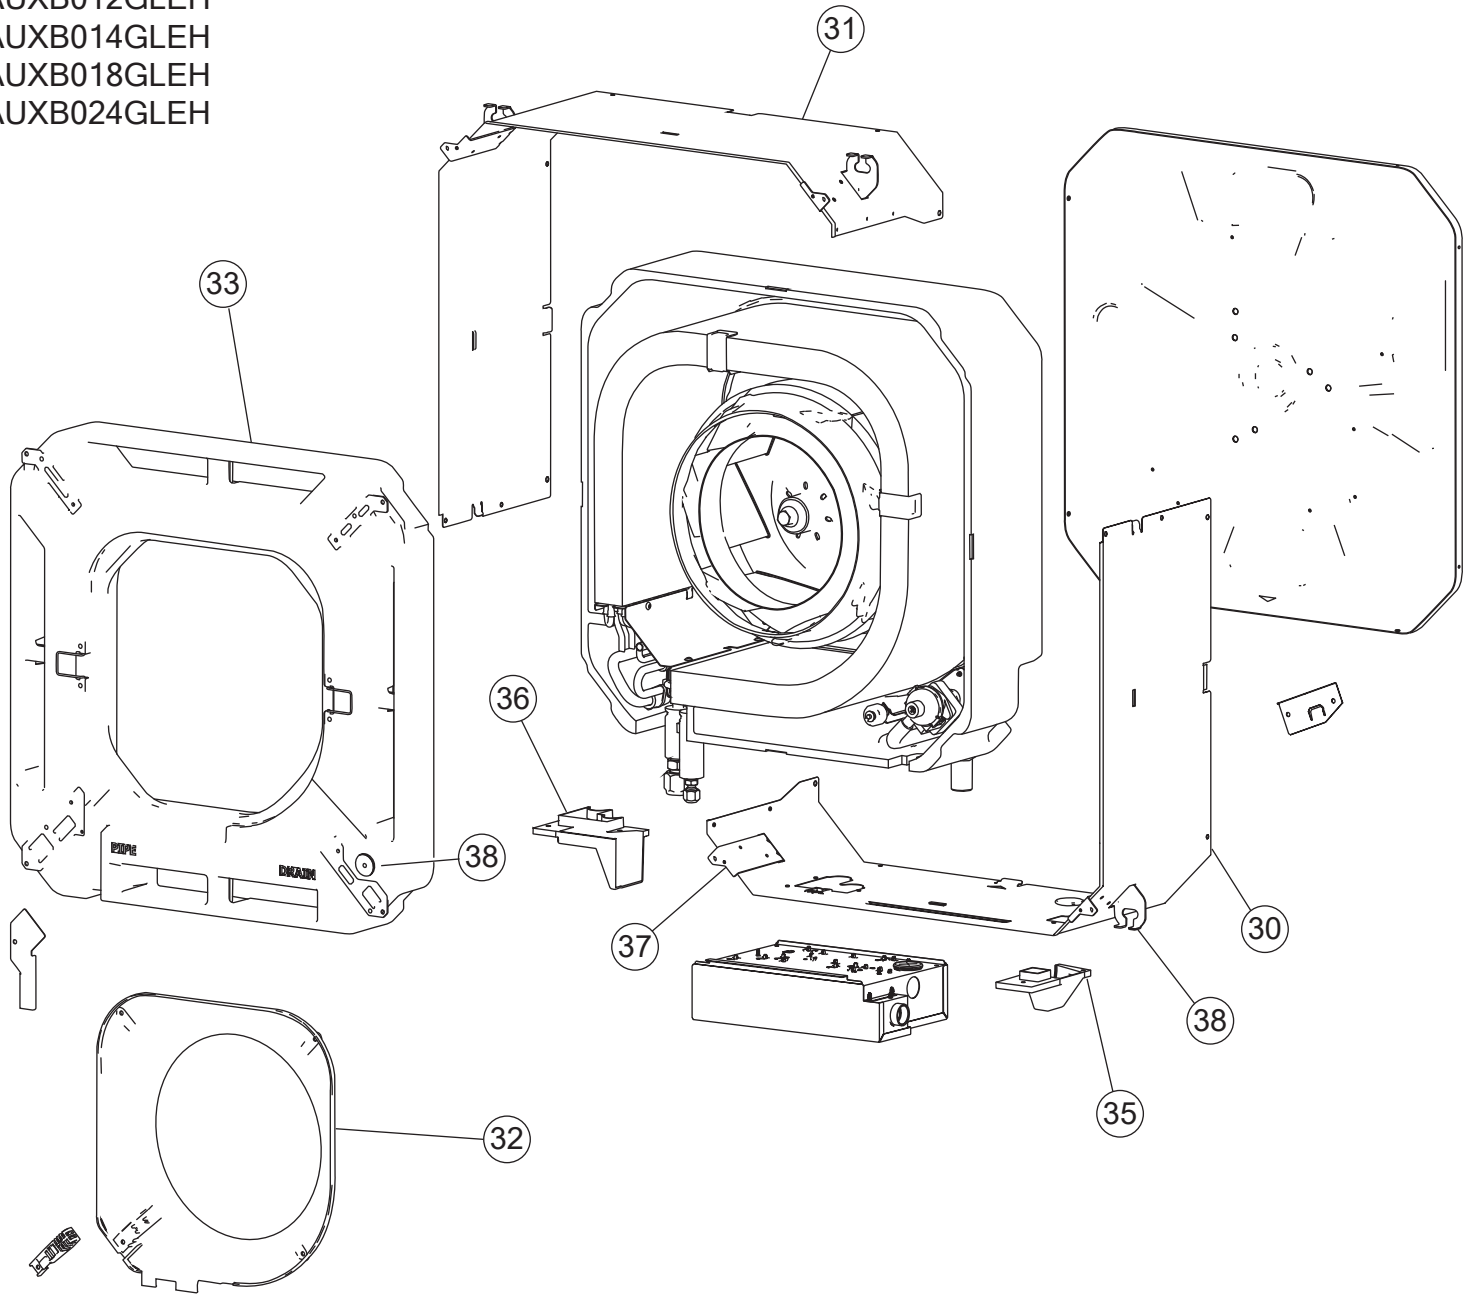

PARTS

UTG-UFYC-W

Ref No.	Description	Parts No.
1	Decoration Panel without Insulations	9375525026
2	Display Panel	9375529093
3	Receiver Window	9375547011
4	Intake Grille	9375531027
5	Long Life Filter	9375533014
7	Hook Bracket	9375546014
8	Grille Hook	9375532024
9	Panel Cover without Insulations	9375530013
10	Indicator PCB Assy	9707371024
11	Connector Cover	9375549015
-	Step Motor (White connector)	9900139070
-	Step Motor (Red connector)	9900139087

PARTS

AUXB007GLEH
 AUXB009GLEH
 AUXB012GLEH
 AUXB014GLEH
 AUXB018GLEH
 AUXB024GLEH

Ref No.	Description	Parts No.					
		AUXB007GLEH	AUXB009GLEH	AUXB012GLEH	AUXB014GLEH	AUXB018GLEH	AUXB024GLEH
30	Cabinet A Sub Assy	9377762023	9377762023	9377762023	9377762023	9377762023	9377762023
31	Cabinet B Sub Assy	9377763020	9377763020	9377763020	9377763020	9377763020	9377763020
32	Bell Mouth	9375503017	9375503017	9375503017	9375503017	9375503017	9375503017
33	Drain Pan Sub Assy	9377765048	9377765048	9377765048	9377765048	9377765031	9377765031
35	Wire Cover	9375516017	9375516017	9375516017	9375516017	9375516017	9375516017
36	Pipe Cover	9375515010	9375515010	9375515010	9375515010	9375515010	9375515010
37	Hook R	9375504014	9375504014	9375504014	9375504014	9375504014	9375504014
38	Hook L	9375505011	9375505011	9375505011	9375505011	9375505011	9375505011
38	Drain Cap	9375502010	9375502010	9375502010	9375502010	9375502010	9375502010