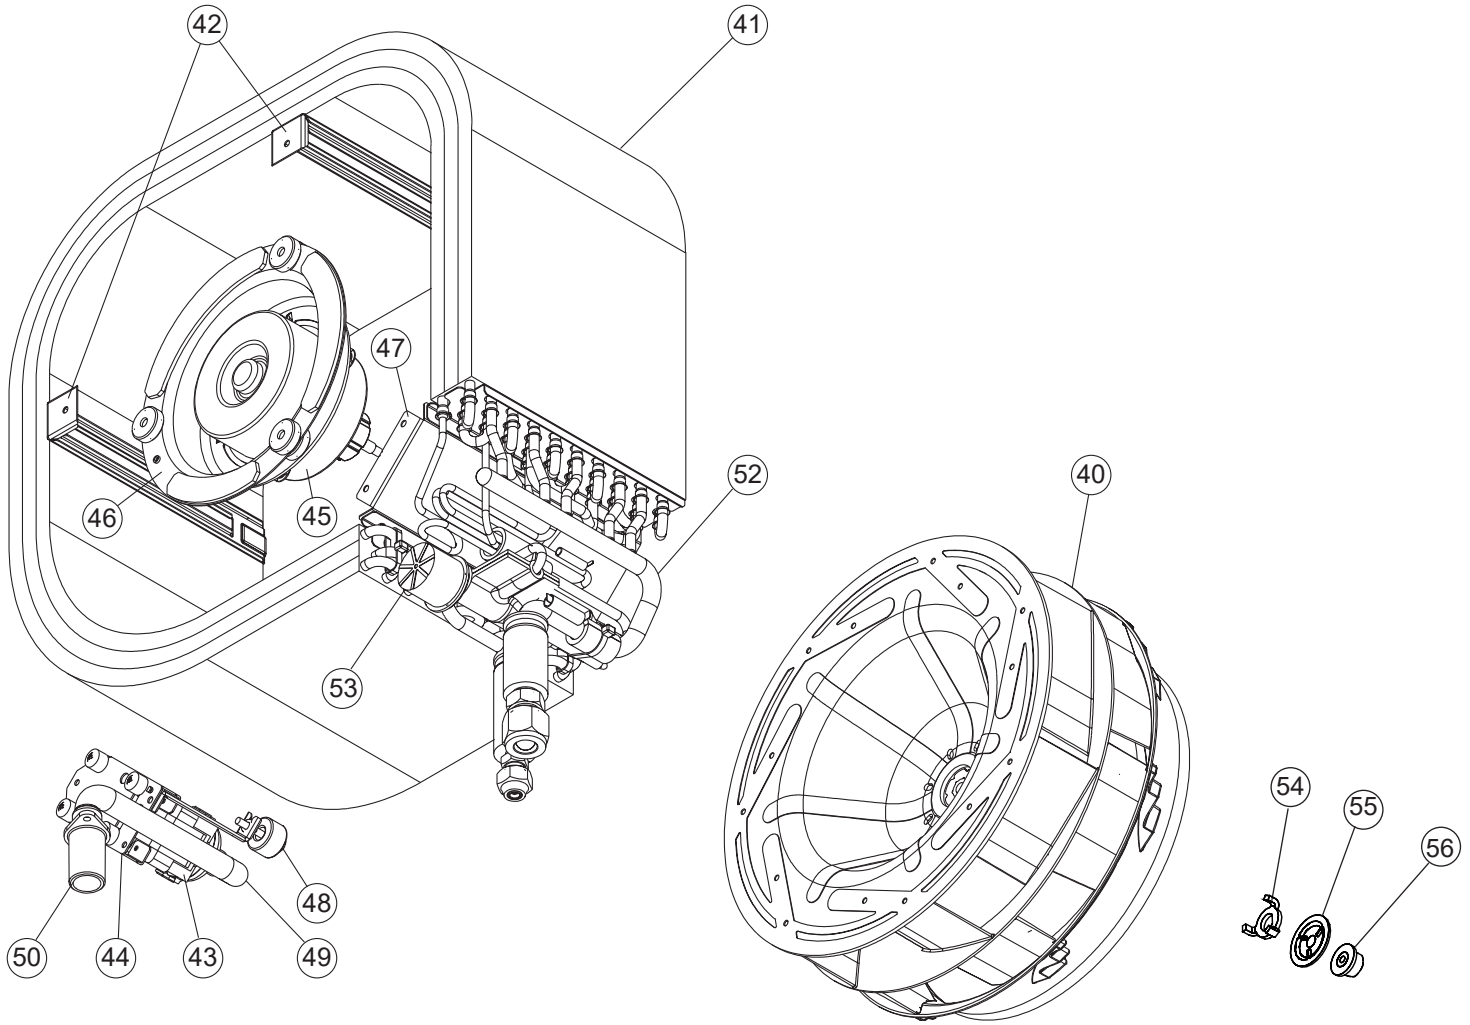

AUXB007GLEH
AUXB009GLEH
AUXB012GLEH
AUXB014GLEH
AUXB018GLEH
AUXB024GLEH

Ref No.	Description	Parts No.					
		AUXB007GLEH	AUXB009GLEH	AUXB012GLEH	AUXB014GLEH	AUXB018GLEH	AUXB024GLEH
40	2 Stage Turbo Fan Assy	9375480011	9375480011	9375480011	9375480011	9375480011	9375480011
41	Evaporator Sub Assy	9375720292	9375720292	9375720308	9375720308	9375720322	9375720315
42	Evaporator Holder	9375508012	9375508012	9375508012	9375508012	9375507015	9375507015
43	Pump Assy	9900360047	9900360047	9900360047	9900360047	9900360047	9900360047
44	Drain Pump Holder B	9375518011	9375518011	9375518011	9375518011	9375518011	9375518011
45	Motor Fan Sub Assy	9375719012	9375719012	9375719012	9375719012	9375719012	9375719012
46	Fan Motor Holder	9375552015	9375552015	9375552015	9375552015	9375552015	9375552015
47	Separate Wall	9375506018	9375506018	9375506018	9375506018	9375506018	9375506018
48	Float Switch	9900361068	9900361068	9900361068	9900361068	9900361068	9900361068
49	Drain Hose B	9375519025	9375519025	9375519025	9375519025	9375519025	9375718015
50	Drain Port Sub Assy	9375718015	9375718015	9375718015	9375718015	9375718015	9375520014
52	Coupling Pipe Assy	9321623196	9321623196	9373038436	9373038436	9373038443	9373038443
53	EEV (SERVICE)	9381200108	9381200108	9381200115	9381200115	9381200115	9381200115
54	Turbo fan washer	9375487010	9375487010	9375487010	9375487010	9375487010	9375487010
55	Washer cover	9377811011	9377811011	9377811011	9377811011	9377811011	9377811011
56	Shaft cap	9377807014	9377807014	9377807014	9377807014	9377807014	9377807014