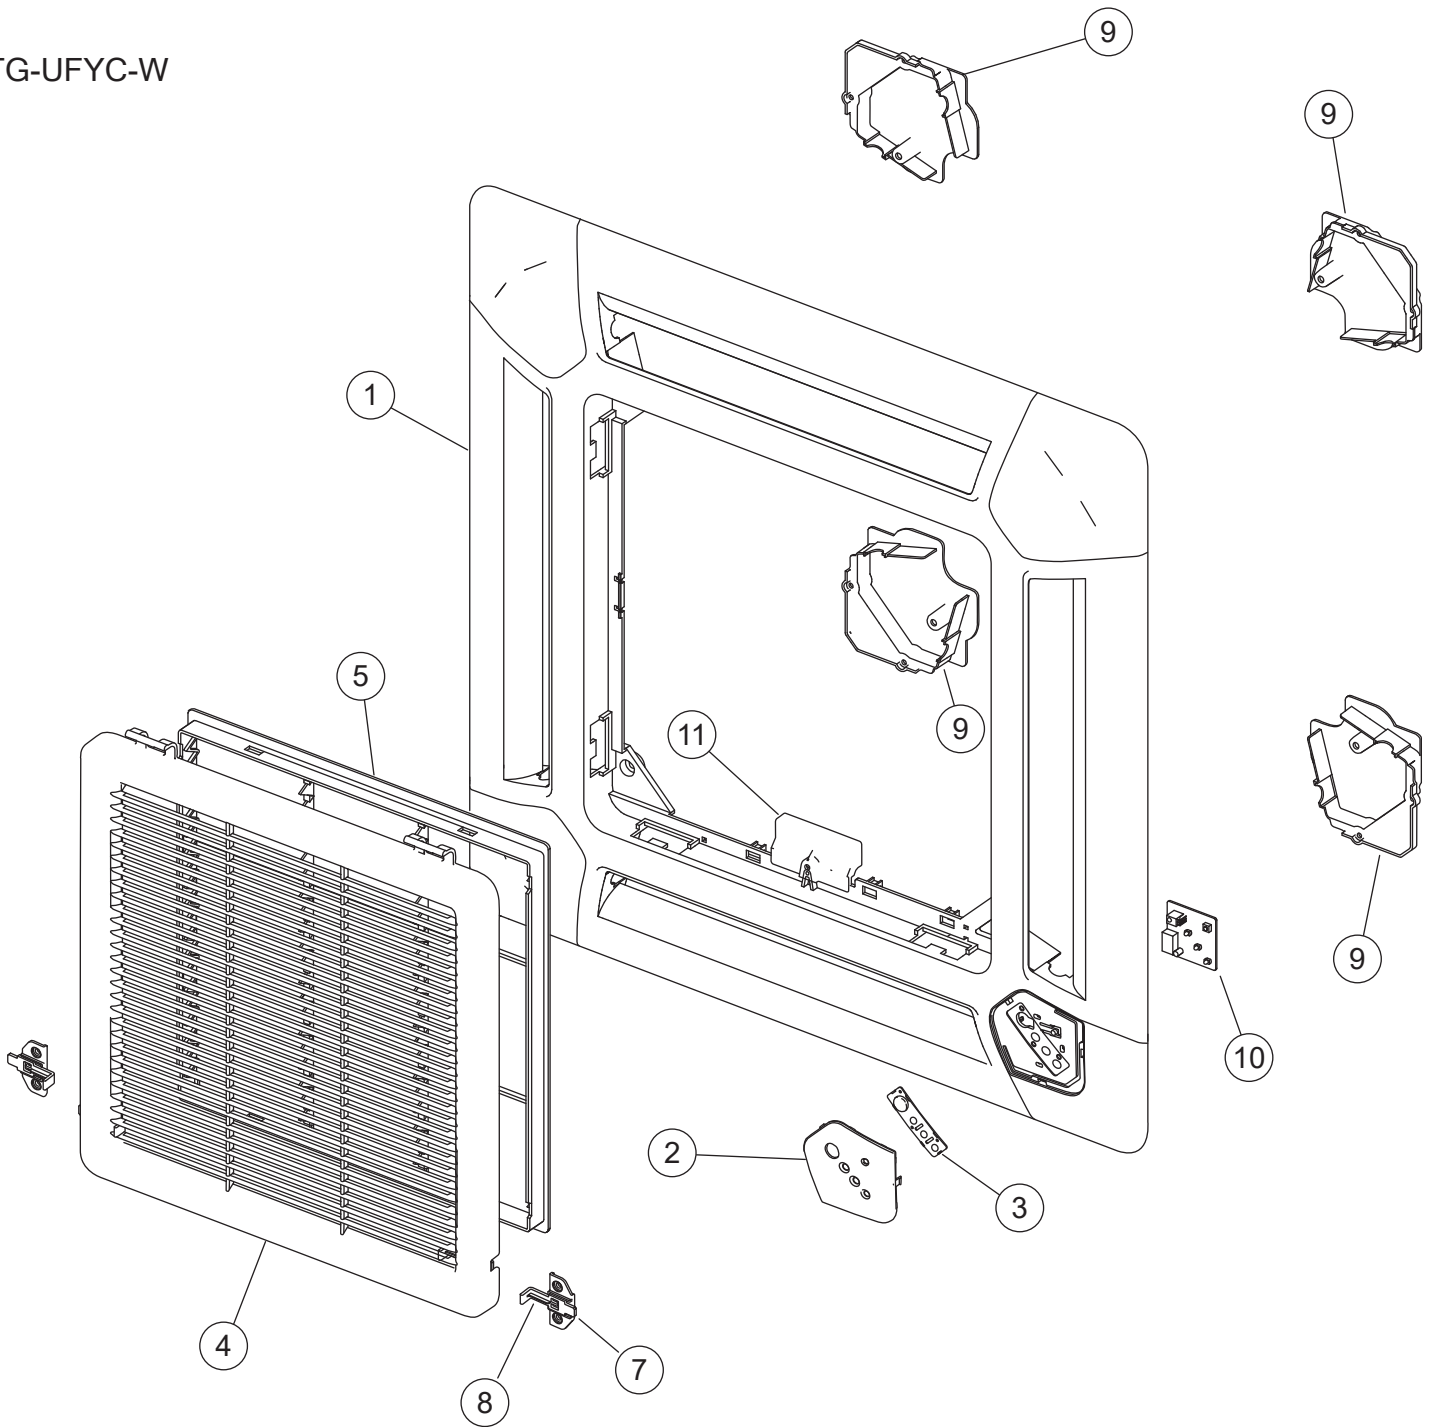

PARTS

UTG-UFYC-W

Ref No.	Description	Parts No.
1	Decoration Panel without Insulations	9375525026
2	Display Panel	9375529093
3	Receiver Window	9375547011
4	Intake Grille	9375531027
5	Long Life Filter	9375533014
7	Hook Bracket	9375546014
8	Grille Hook	9375532024
9	Panel Cover without Insulations	9375530013
10	Indicator PCB Assy	9707371024
11	Connector Cover	9375549015
-	Step Motor (White connector)	9900139070
-	Step Motor (Red connector)	9900139087

PARTS

AUXB007GLEH
 AUXB009GLEH
 AUXB012GLEH
 AUXB014GLEH
 AUXB018GLEH
 AUXB024GLEH

Ref No.	Description	Parts No.					
		AUXB007GLEH	AUXB009GLEH	AUXB012GLEH	AUXB014GLEH	AUXB018GLEH	AUXB024GLEH
30	Cabinet A Sub Assy	9377762023	9377762023	9377762023	9377762023	9377762023	9377762023
31	Cabinet B Sub Assy	9377763020	9377763020	9377763020	9377763020	9377763020	9377763020
32	Bell Mouth	9375503017	9375503017	9375503017	9375503017	9375503017	9375503017
33	Drain Pan Sub Assy	9377765048	9377765048	9377765048	9377765048	9377765031	9377765031
35	Wire Cover	9375516017	9375516017	9375516017	9375516017	9375516017	9375516017
36	Pipe Cover	9375515010	9375515010	9375515010	9375515010	9375515010	9375515010
37	Hook R	9375504014	9375504014	9375504014	9375504014	9375504014	9375504014
38	Hook L	9375505011	9375505011	9375505011	9375505011	9375505011	9375505011
38	Drain Cap	9375502010	9375502010	9375502010	9375502010	9375502010	9375502010