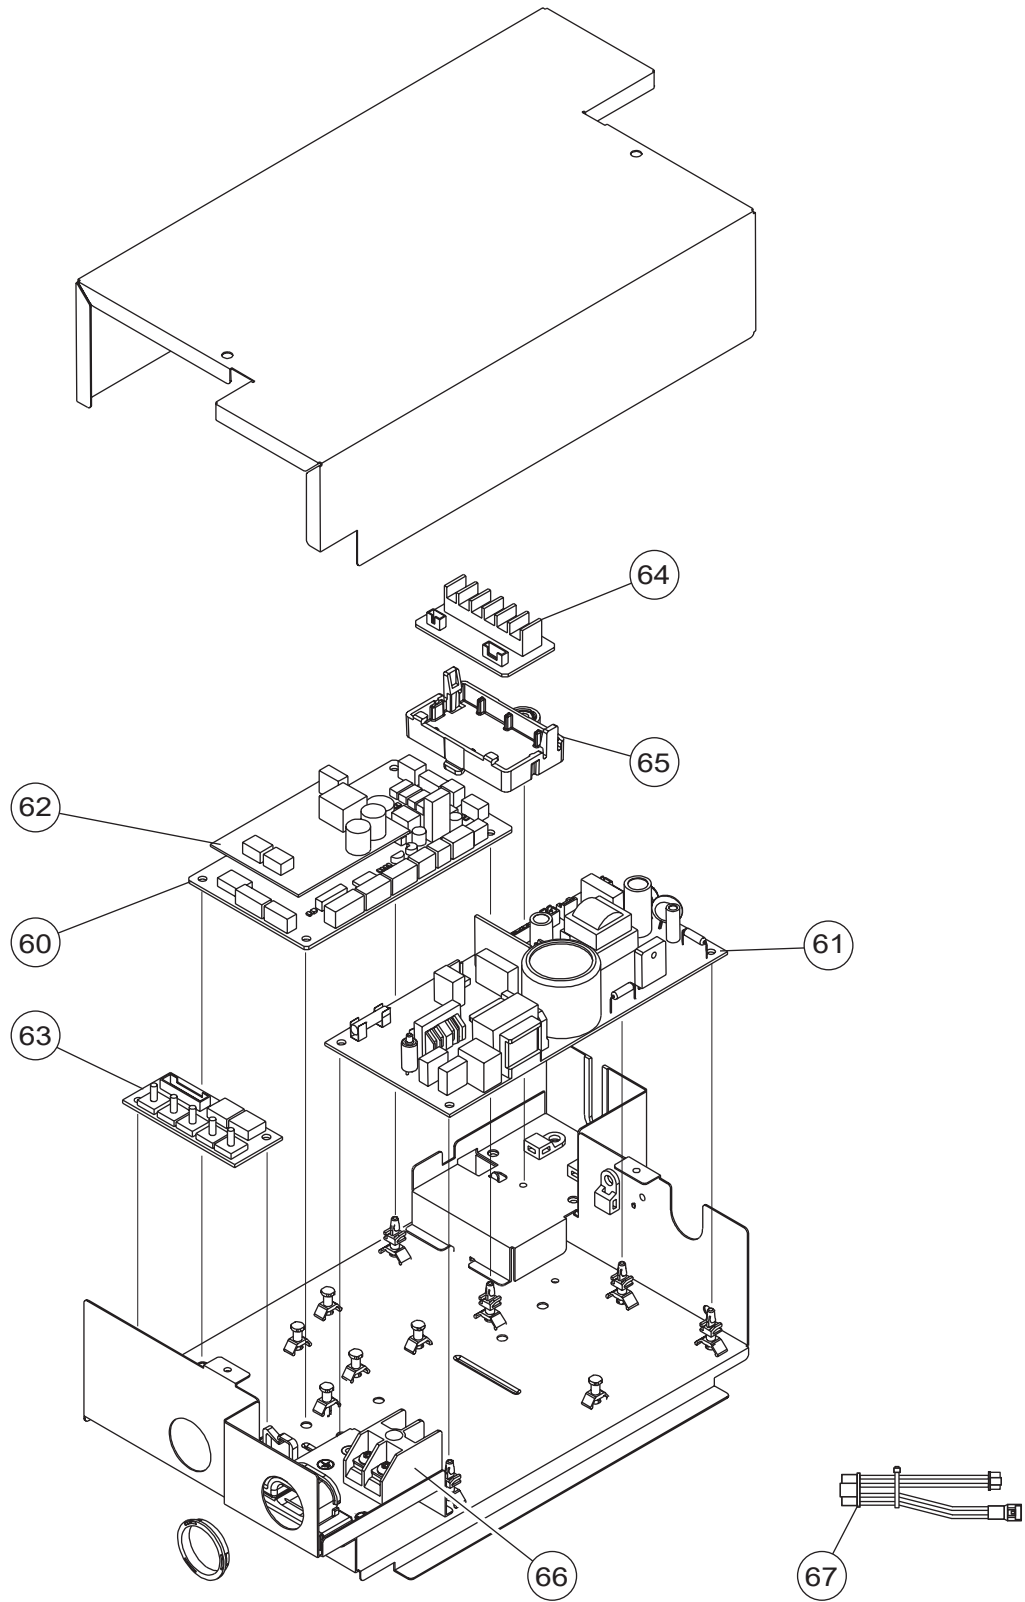

AUXB007GLEH
AUXB009GLEH
AUXB012GLEH
AUXB014GLEH
AUXB018GLEH
AUXB024GLEH

Ref No.	Description	Parts No.					
		AUXB007GLEH	AUXB009GLEH	AUXB012GLEH	AUXB014GLEH	AUXB018GLEH	AUXB024GLEH
60	CONTROLLER PCB	9711039019	9711039019	9711039019	9711039019	9711039019	9711039019
61	POWER SUPPLY PCB	9711356000	9711356000	9711356000	9711356000	9711356000	9711356000
62	COMMUNICATION PCB	9709373026	9709373026	9709373026	9709373026	9709373026	9709373026
63	SWITCH PCB	9707732030	9707732030	9707732030	9707732030	9707732030	9707732030
64	TERMINAL PCB	9707736014	9707736014	9707736014	9707736014	9707736014	9707736014
65	PWB HOLDER B	9378345010	9378345010	9378345010	9378345010	9378345010	9378345010
66	TERMINAL 2P	9703873027	9703873027	9703873027	9703873027	9703873027	9703873027
67	THERMISTOR CONNECTION WIRE	9707854022	9707854022	9707854022	9707854022	9707854022	9707854022
	THERMISTOR(ROOM)	9900826000	9900826000	9900826000	9900826000	9900826000	9900826000
	PIPE THERMISTOR (INLET)	9900509033	9900509033	9900509033	9900509033	9900509033	9900509033
	THERMISTOR(PIPE)(EXIT)	9900825003	9900825003	9900825003	9900825003	9900825003	9900825003